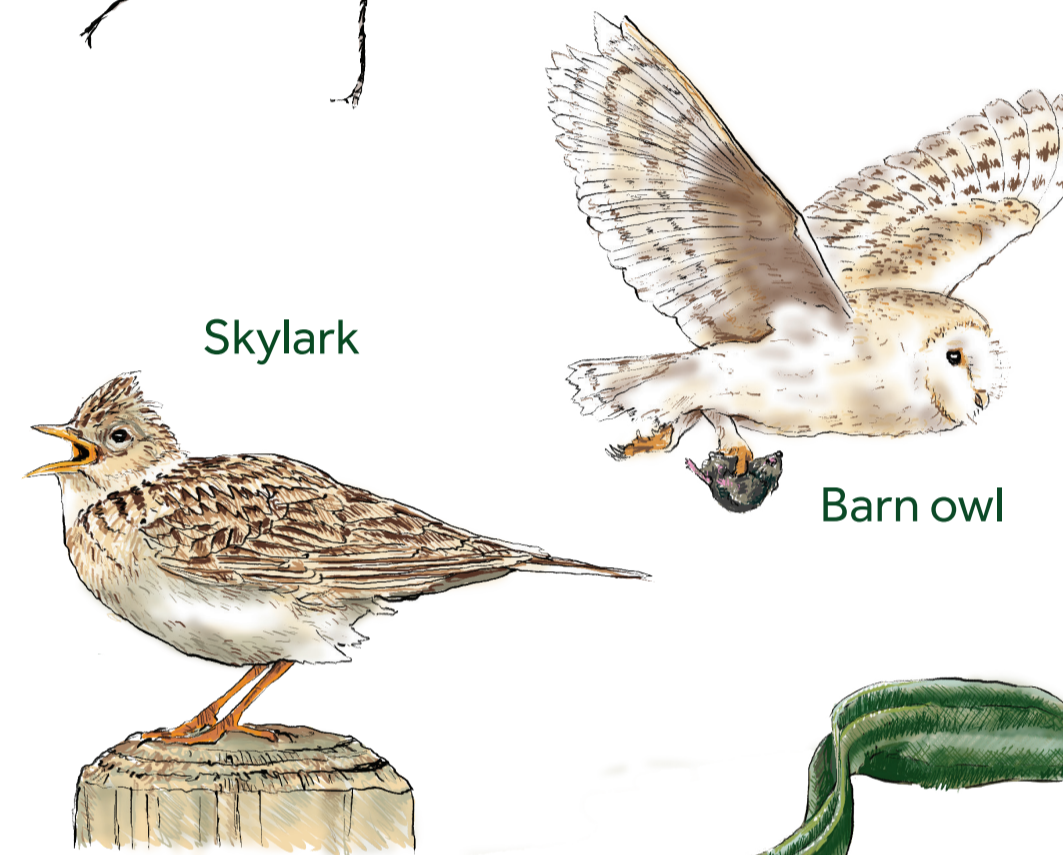

Dedham Vale National Landscape & Stour Valley

Nature Recovery Plan Priority Species & Habitats

Dedham Vale
National
Landscape
& Stour Valley

Hazel dormouse Flagship species

Common lizard

Stag beetle

Yellowhammer

Black poplar

Crested cow wheat

Lapwing

Grass snake

Skylark

Barn owl

Hedgehog

European eel

Rivers

Hedgerows & Scrub

Design and illustration © wearedrab.co.uk